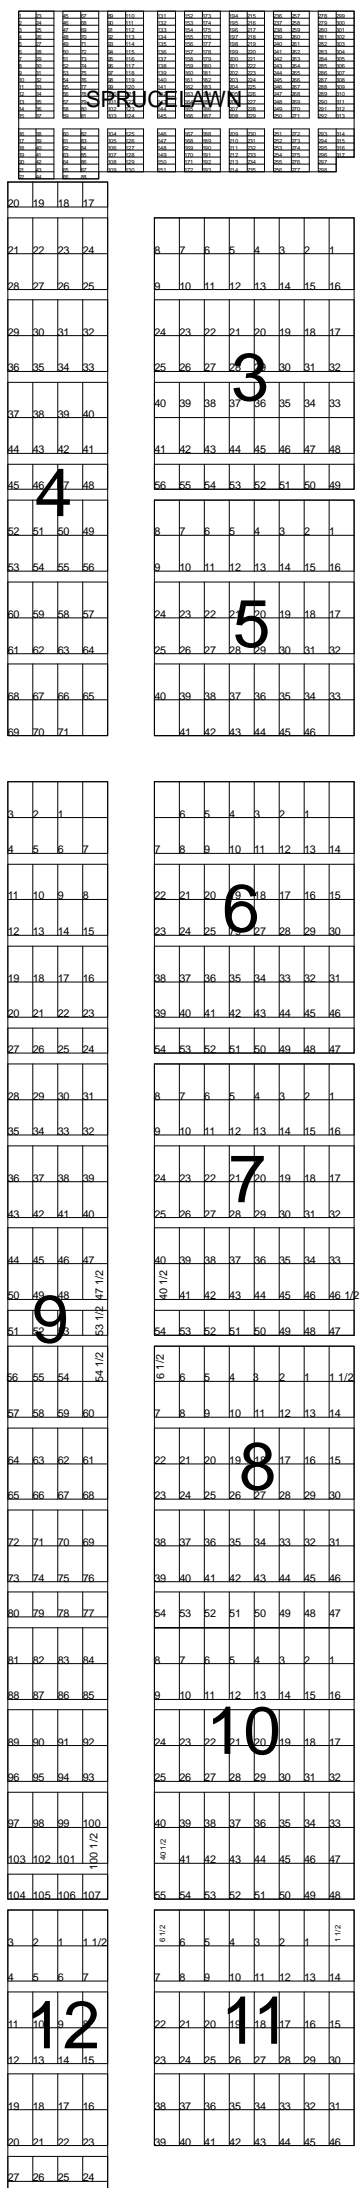

WOODLAWN CEMETERY MAP

COUNTRY AIRE ROAD

WOODLAWN CEMETERY

ROLLING LAWN ADDITION

typical 6 lot configuration