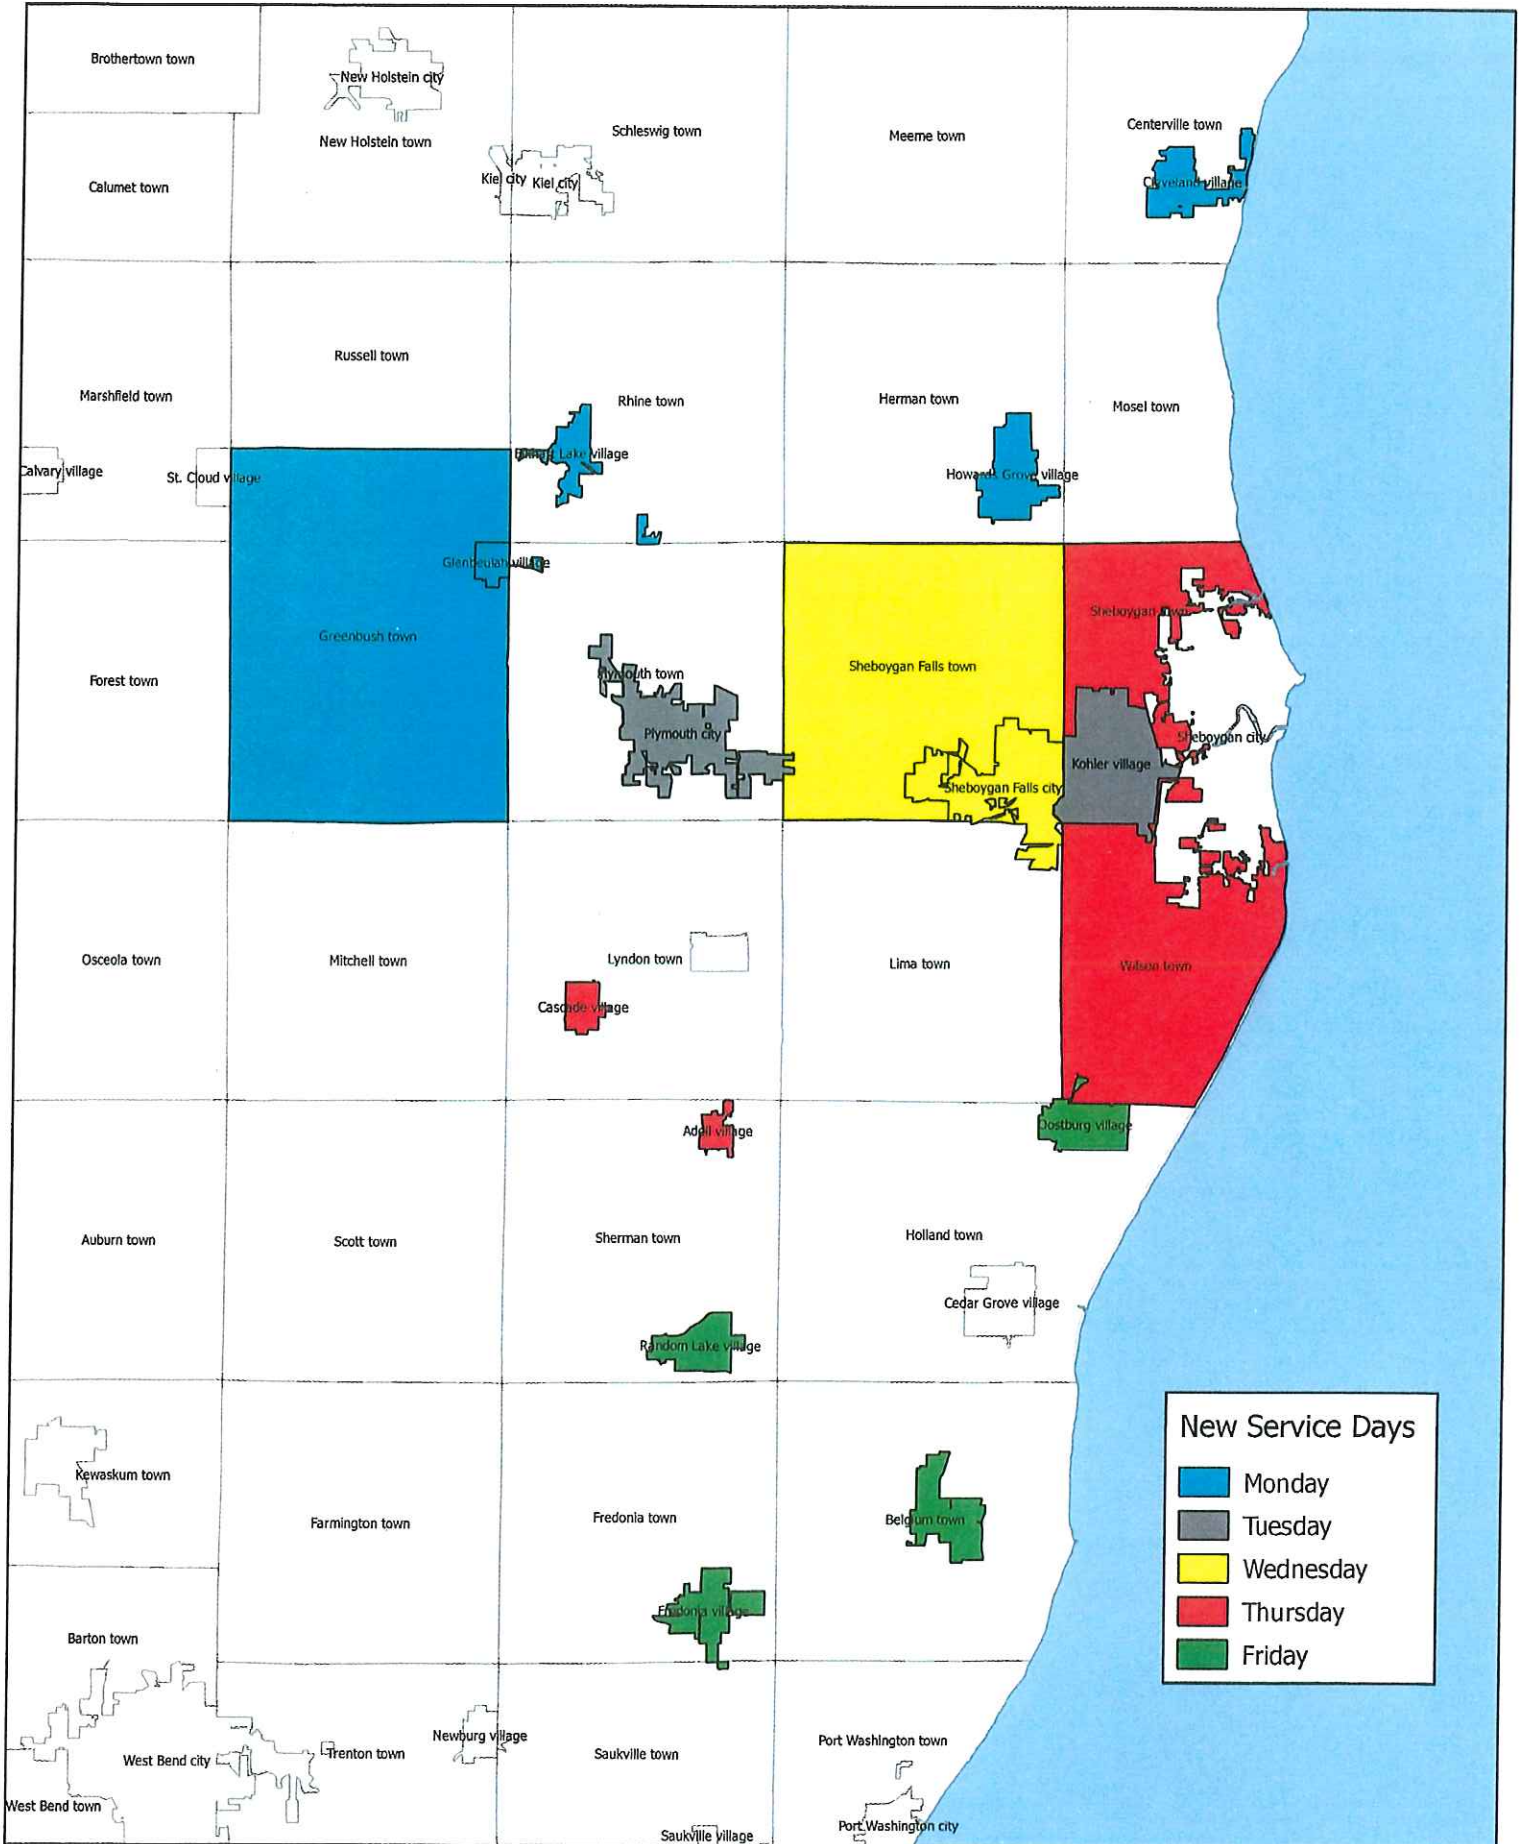

Sheboygan Service Days

New Service Days

- Monday
- Tuesday
- Wednesday
- Thursday
- Friday